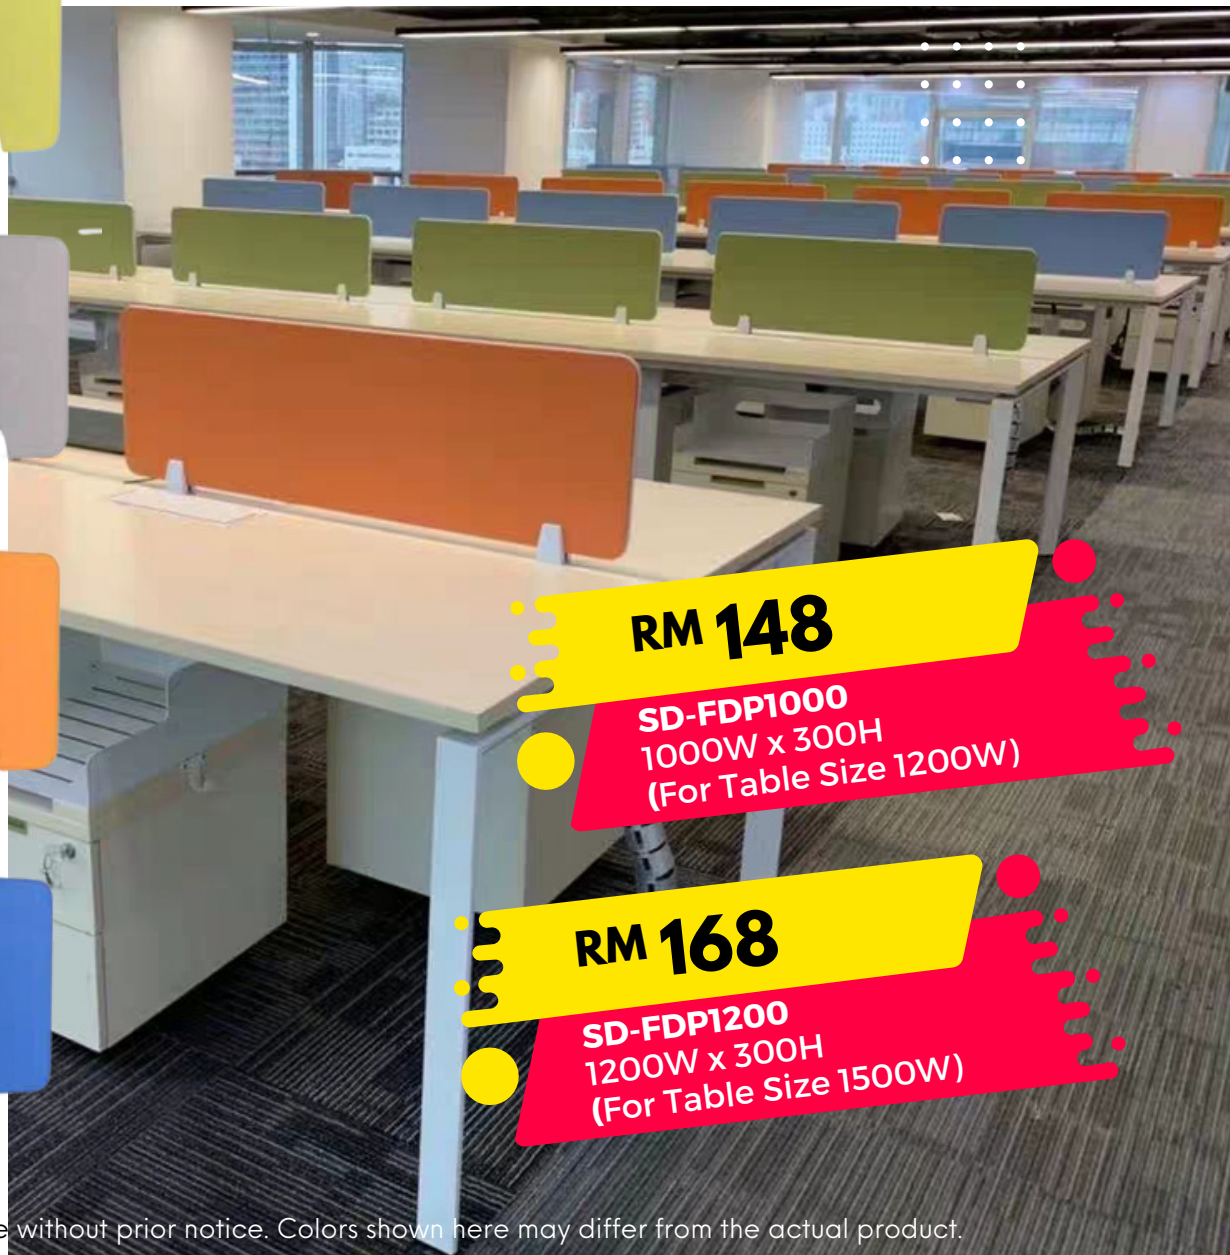

Colors shown here may differ from the actual product.

Frameless Partition

✓ **Apple Green**

✓ **Grey**

✓ **Orange**

✓ **Blue**

RM 148

SD-FDP1000
1000W x 300H
(For Table Size 1200W)